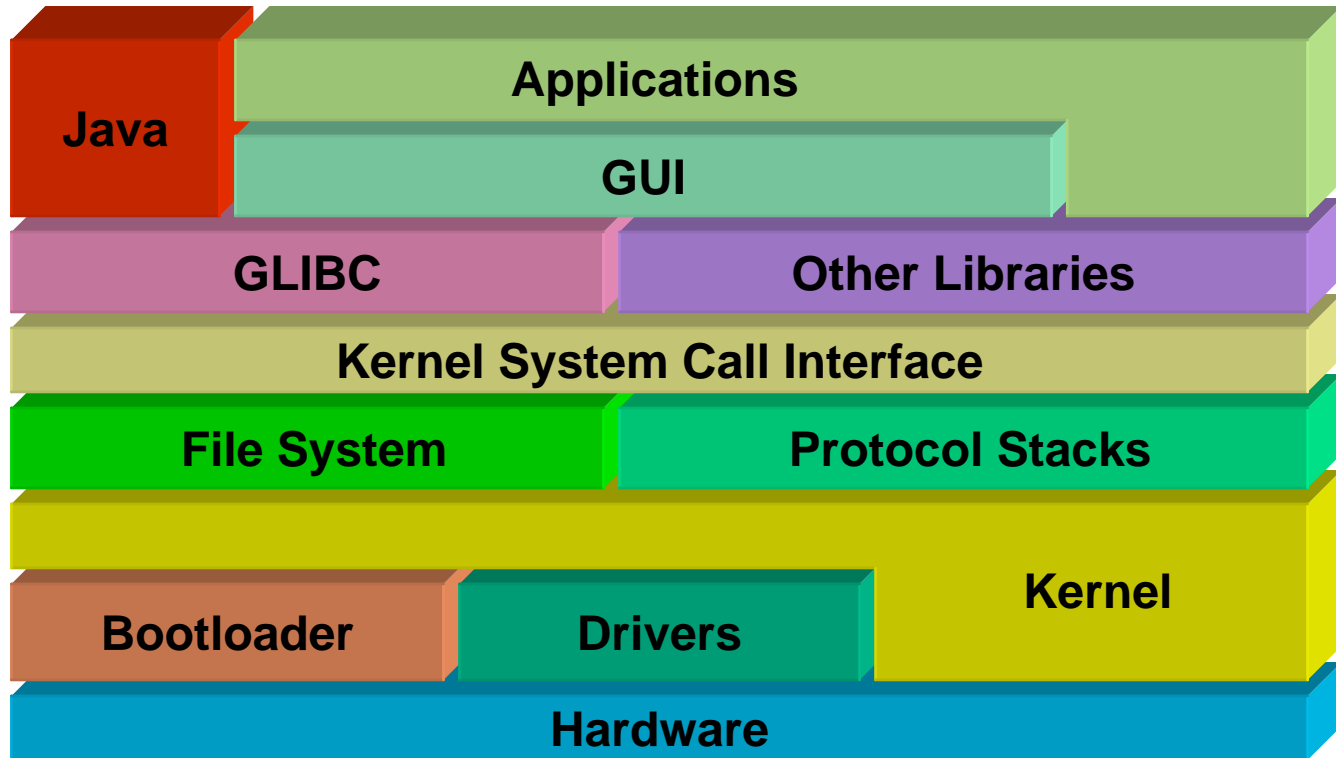

Linux Solution On OMAP

<http://www.microunit.com.cn>

System Architecture

- **Base On MontaVista CEE 3.0**
- **TI OMAP 710, 1510/5910 Ready**
- **Various Driver Support**
 - ▶ **Communication – Ethernet, 802.11b, Bluetooth, IrDA...**
 - ▶ **Extended Interface – Compact Flash, MMC/SD**
 - ▶ **M-System DiskOnChip Millennium Plus**
 - ▶ **USB Host**
 - ▶ **USB Slave(Ethernet via USB, Mass Storage)**

- **XIP**
- **Image update via external storage**
- **Power management**
 - ▶ **Dynamic CPU speed scaling – auto measuring the needed CPU speed**
 - ▶ **Customization power saving strategy**
 - ▶ **Kernel interface for application**
 - ▶ **All drivers are power management optimized**
- **File system**
 - ▶ **M-system TrueFFS**
 - ▶ **NAND flash file system**
 - ▶ **Persistent RAM disk**
 - ▶ **Synchronous file I/O**