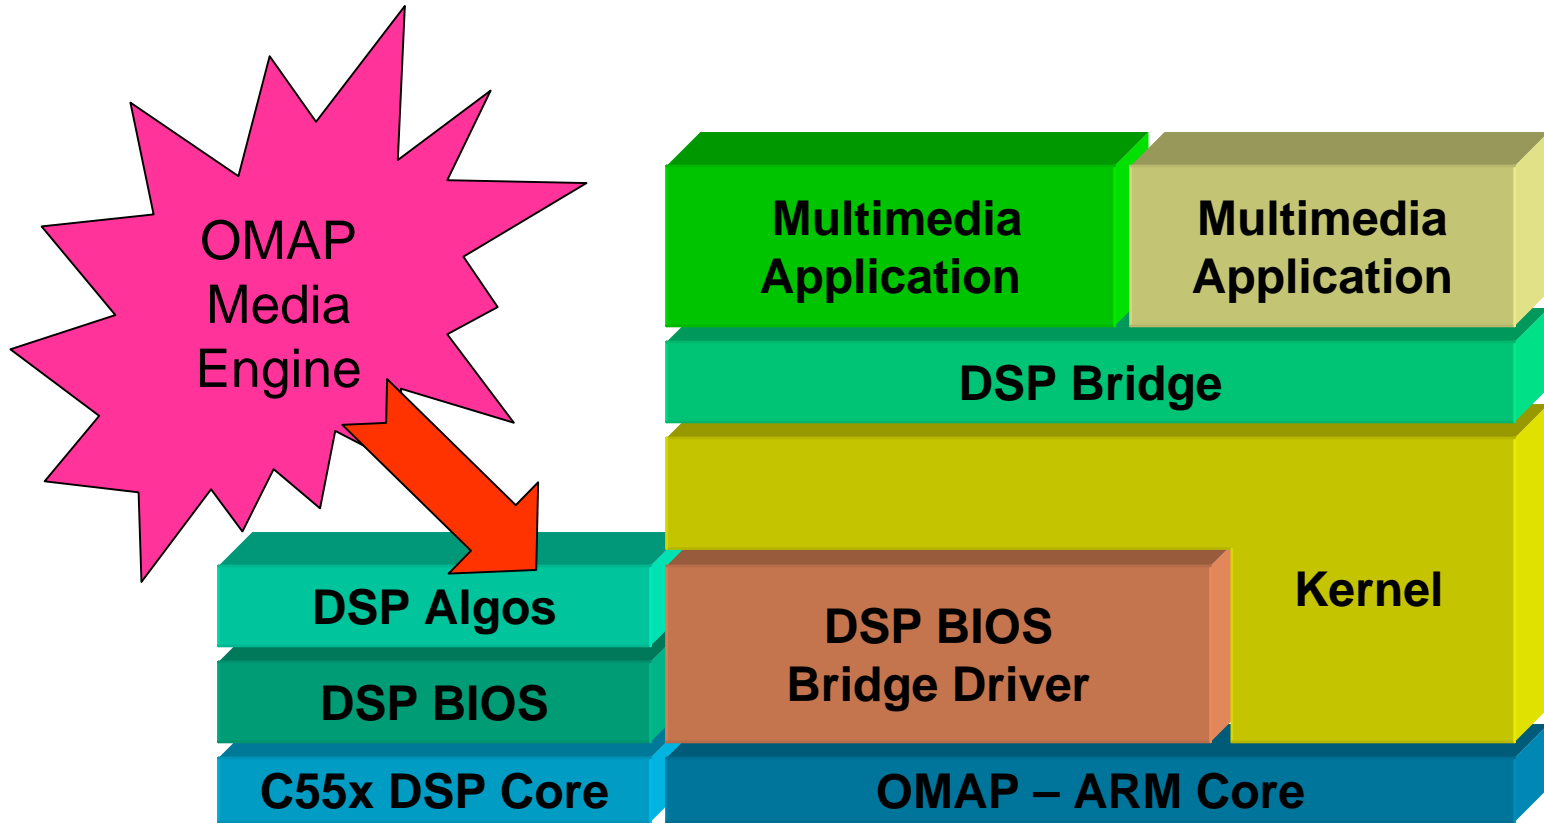

Linux Solution On OMAP

<http://www.microunit.com.cn>

System Architecture

- **Base On MontaVista CEE 3.0**
- **TI OMAP 710, 1510/5910 Ready**
- **Various Driver Support**
 - ▶ **Communication – Ethernet, 802.11b, Bluetooth, IrDA...**
 - ▶ **Extended Interface – Compact Flash, MMC/SD**
 - ▶ **M-System DiskOnChip Millennium Plus**
 - ▶ **USB Host**
 - ▶ **USB Slave(Ethernet via USB, Mass Storage)**

- **XIP**
- **Image update via external storage**
- **Power management**
 - ▶ **Dynamic CPU speed scaling – auto measuring the needed CPU speed**
 - ▶ **Customization power saving strategy**
 - ▶ **Kernel interface for application**
 - ▶ **All drivers are power management optimized**
- **File system**
 - ▶ **M-system TrueFFS**
 - ▶ **NAND flash file system**
 - ▶ **Persistent RAM disk**
 - ▶ **Synchronous file I/O**

- **World Leading Embedded GUI – Trolltech Qtopia/Qt-Embedded**
- **Full Feature Window System**
- **Rapid Development Tools Under MS-Window/Linux**
- **Scalable Memory Usage: 500KB – 4MB**
- **Same API With Qt Desktop Over X-Window System**
- **Online Screen Rotation Capability**
 - ▶ **Application can rotate independently**
- **Flexible UI Design**
- **The Easiest GUI For Development**